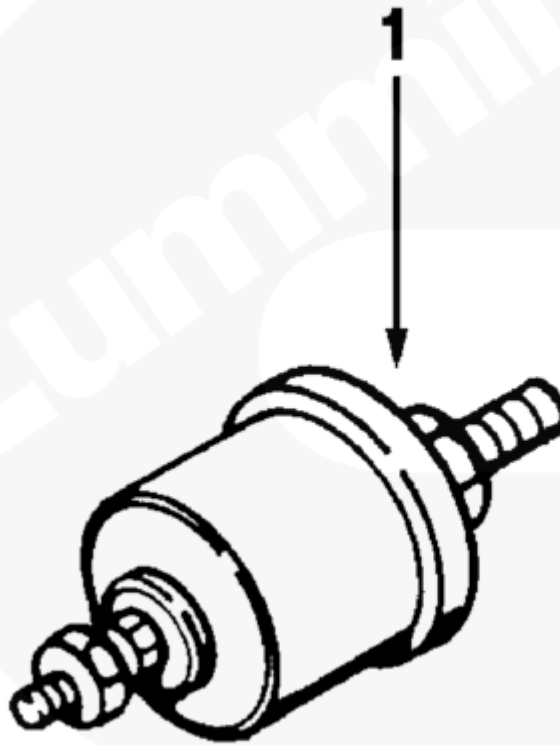

Parts Catalog - Option Detail

Electronic Parts Catalog - Option Detail				
Option	Group	Graphic	Film Card	Date
EC8229	15.05	ec600gh	F	15-AUG-95
Engines	NH/NT 855, NT495, NT743, NTA855 N106			

©Cummins Inc

ec600gh[®]

[SMALL](#) | [MEDIUM](#) | [LARGE](#)

Cart	Ref No	Part Number	Part Description	Required	Remarks
View My Cart					
		EC8229	Switches		Two element pressure switch....(More)
					Normally closed contacts
					close at 15 PSI + or - 1.5
					PSI on falling pressure.